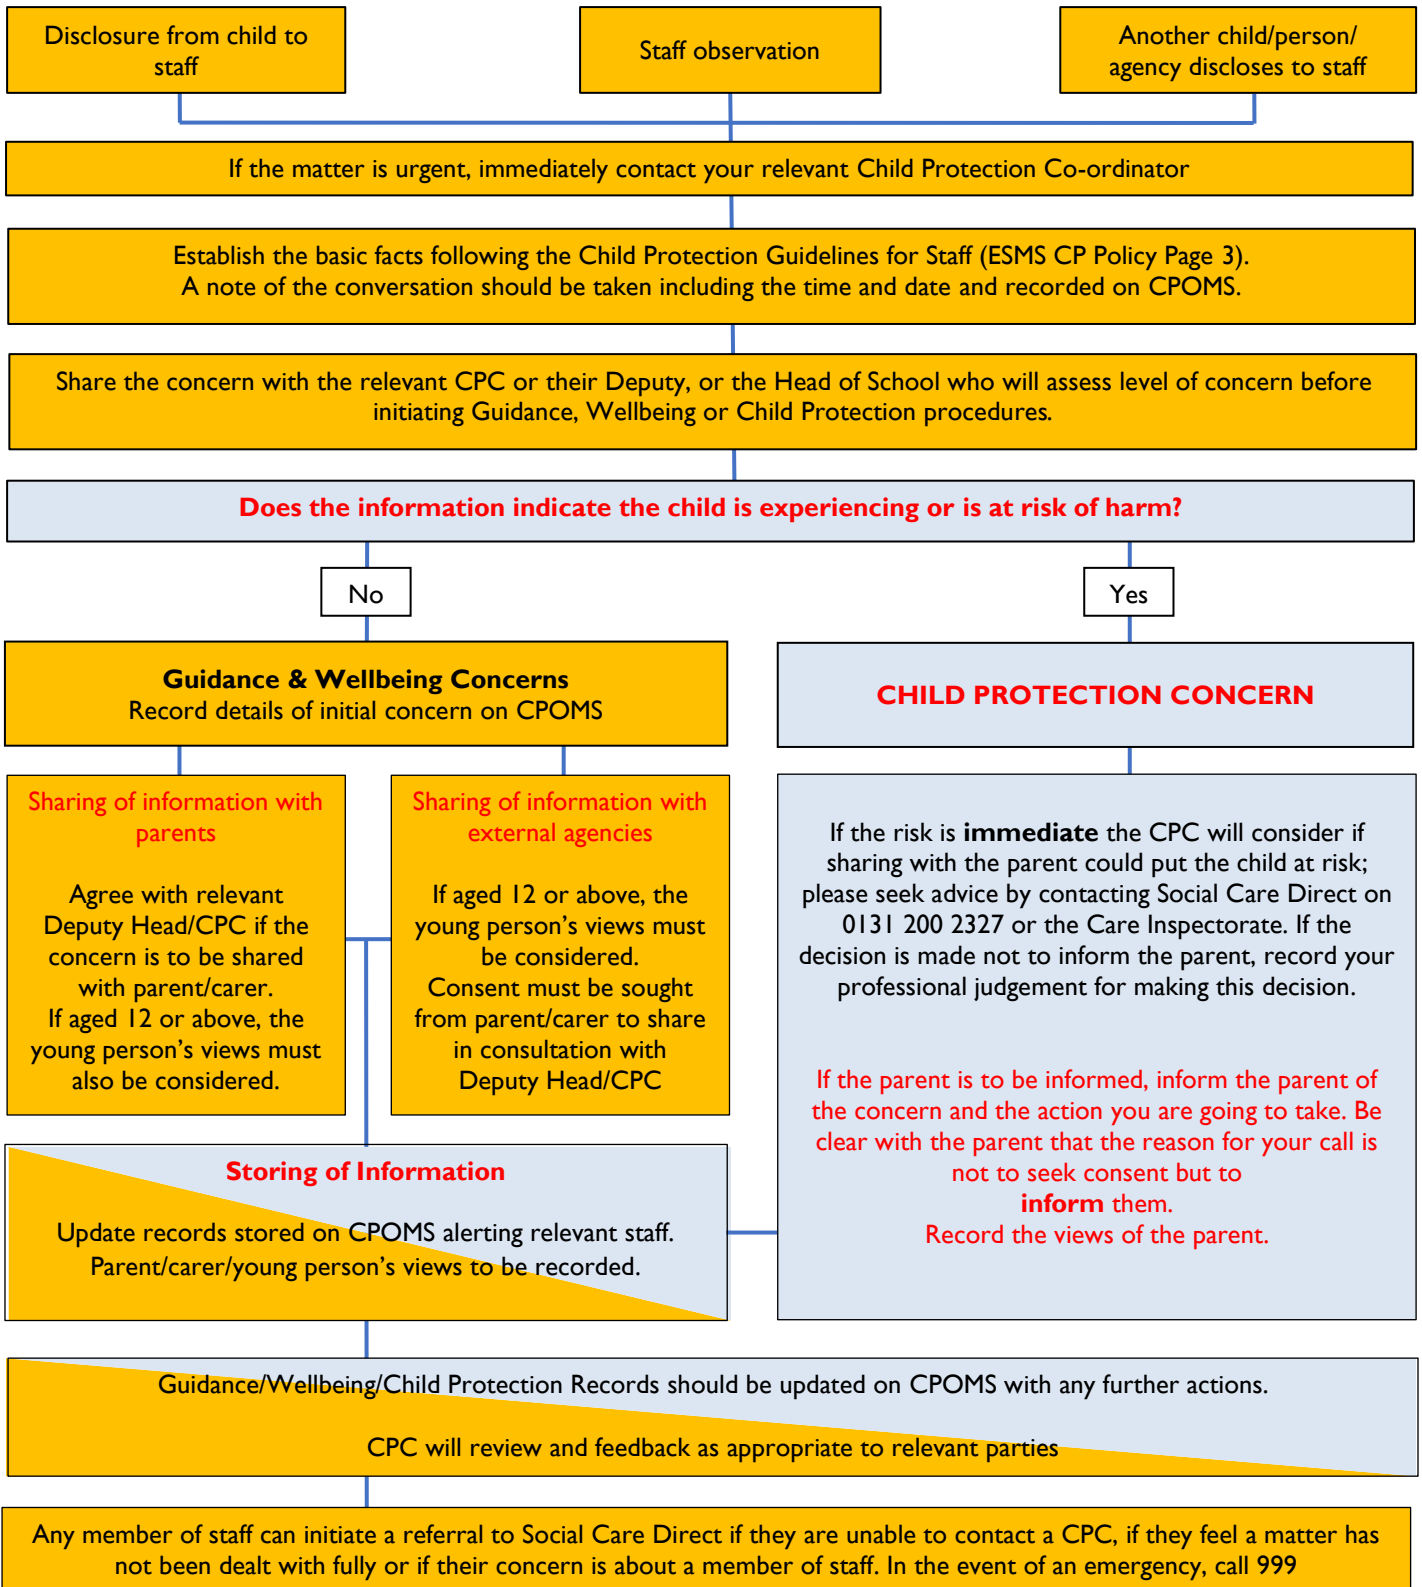

WELLBEING AND CHILD PROTECTION CONCERN FLOWCHART

Key: