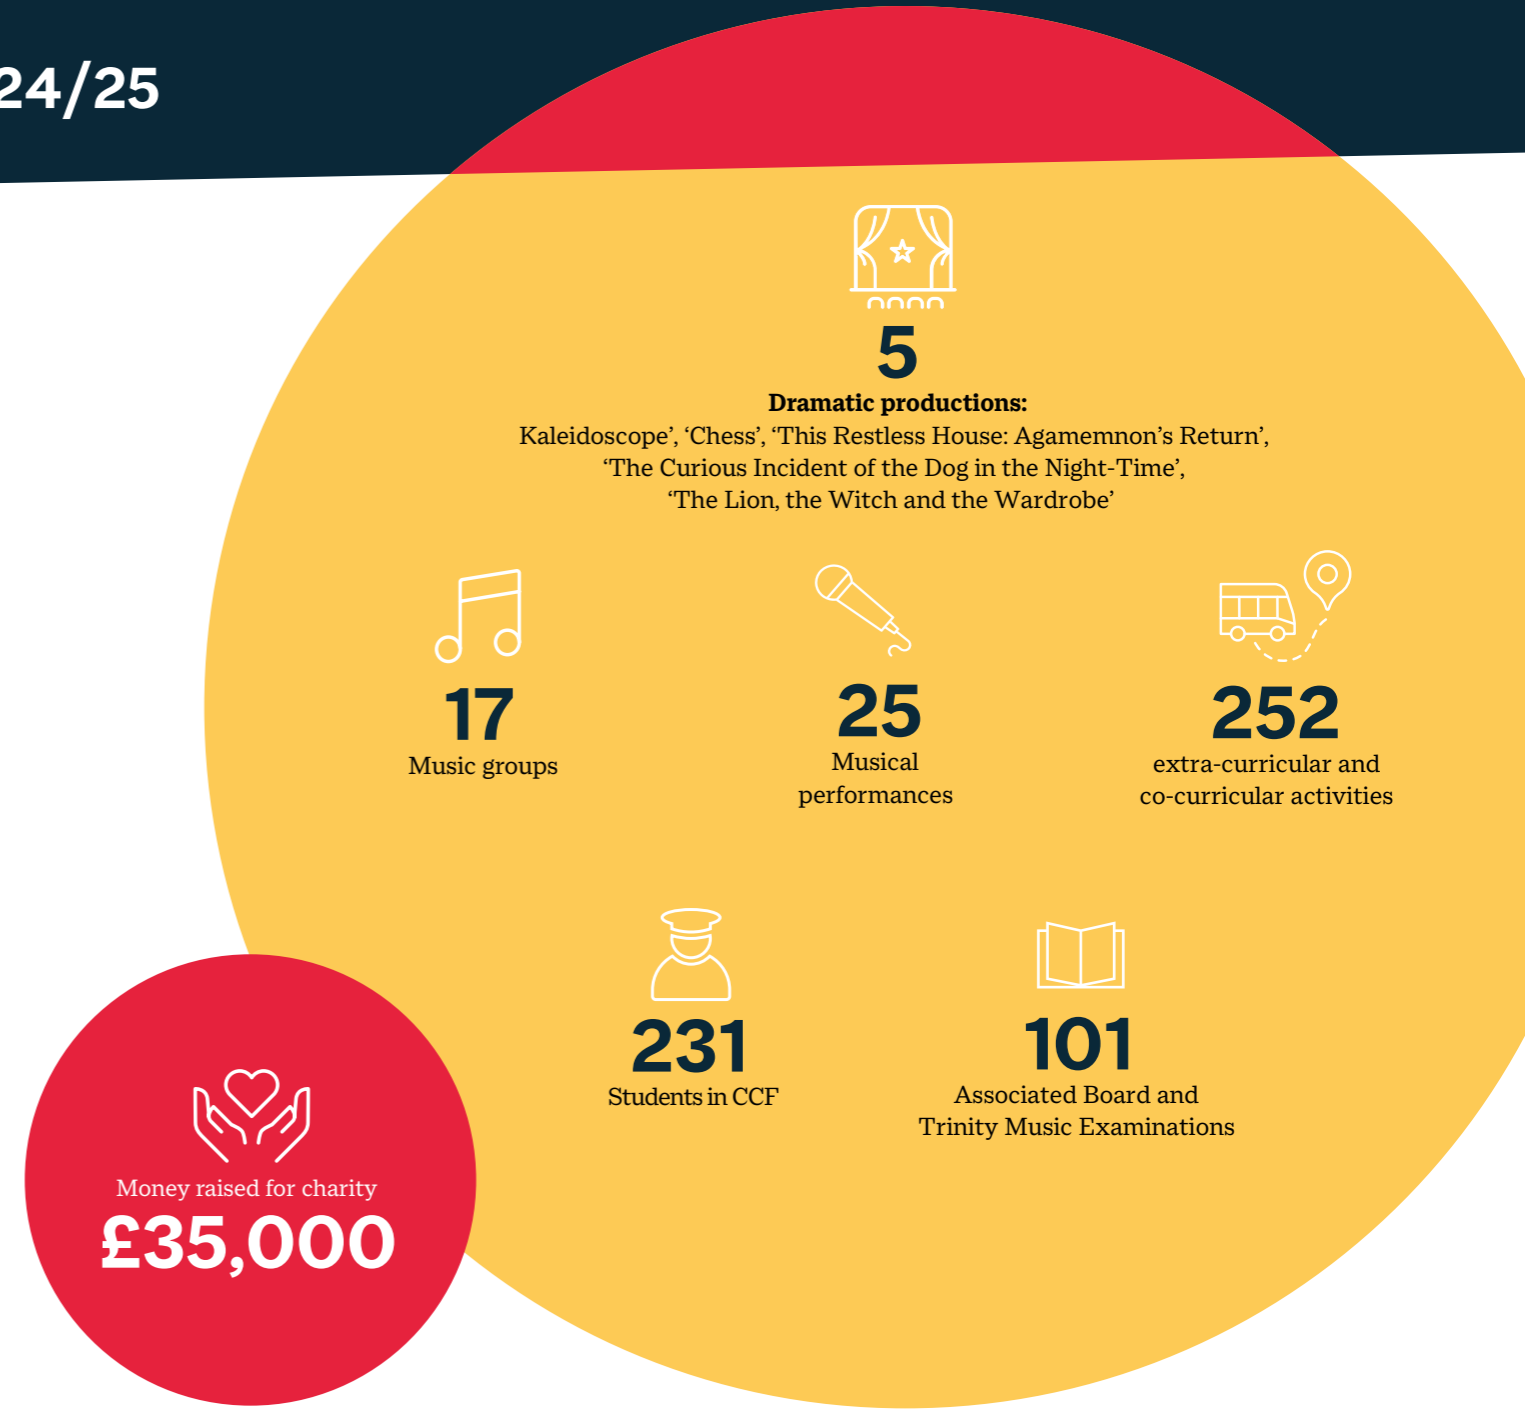

## LEAVERS' DESTINATIONS

**95%** of last year's Sixth Form are attending their first choice of institution

*Our leavers destinations included:*  
**3** ventured overseas to the US. **49** went down south to universities including Oxford, Durham, and King's College London. **184** went to top-tier Scottish universities including University of Edinburgh, University of Glasgow, and University of St Andrews.

The courses they chose were wide ranging, including everything from **Law, Medicine, and Finance** to **Product Design Engineering, Investigative Psychology, and Sustainable Development.**

**1,073**  
Sports fixtures played

**7,046**  
Volunteering hours

**DE**  
Our students achieved the second most DofE awards of any school in Scotland

**335**  
Students taking part in DofE